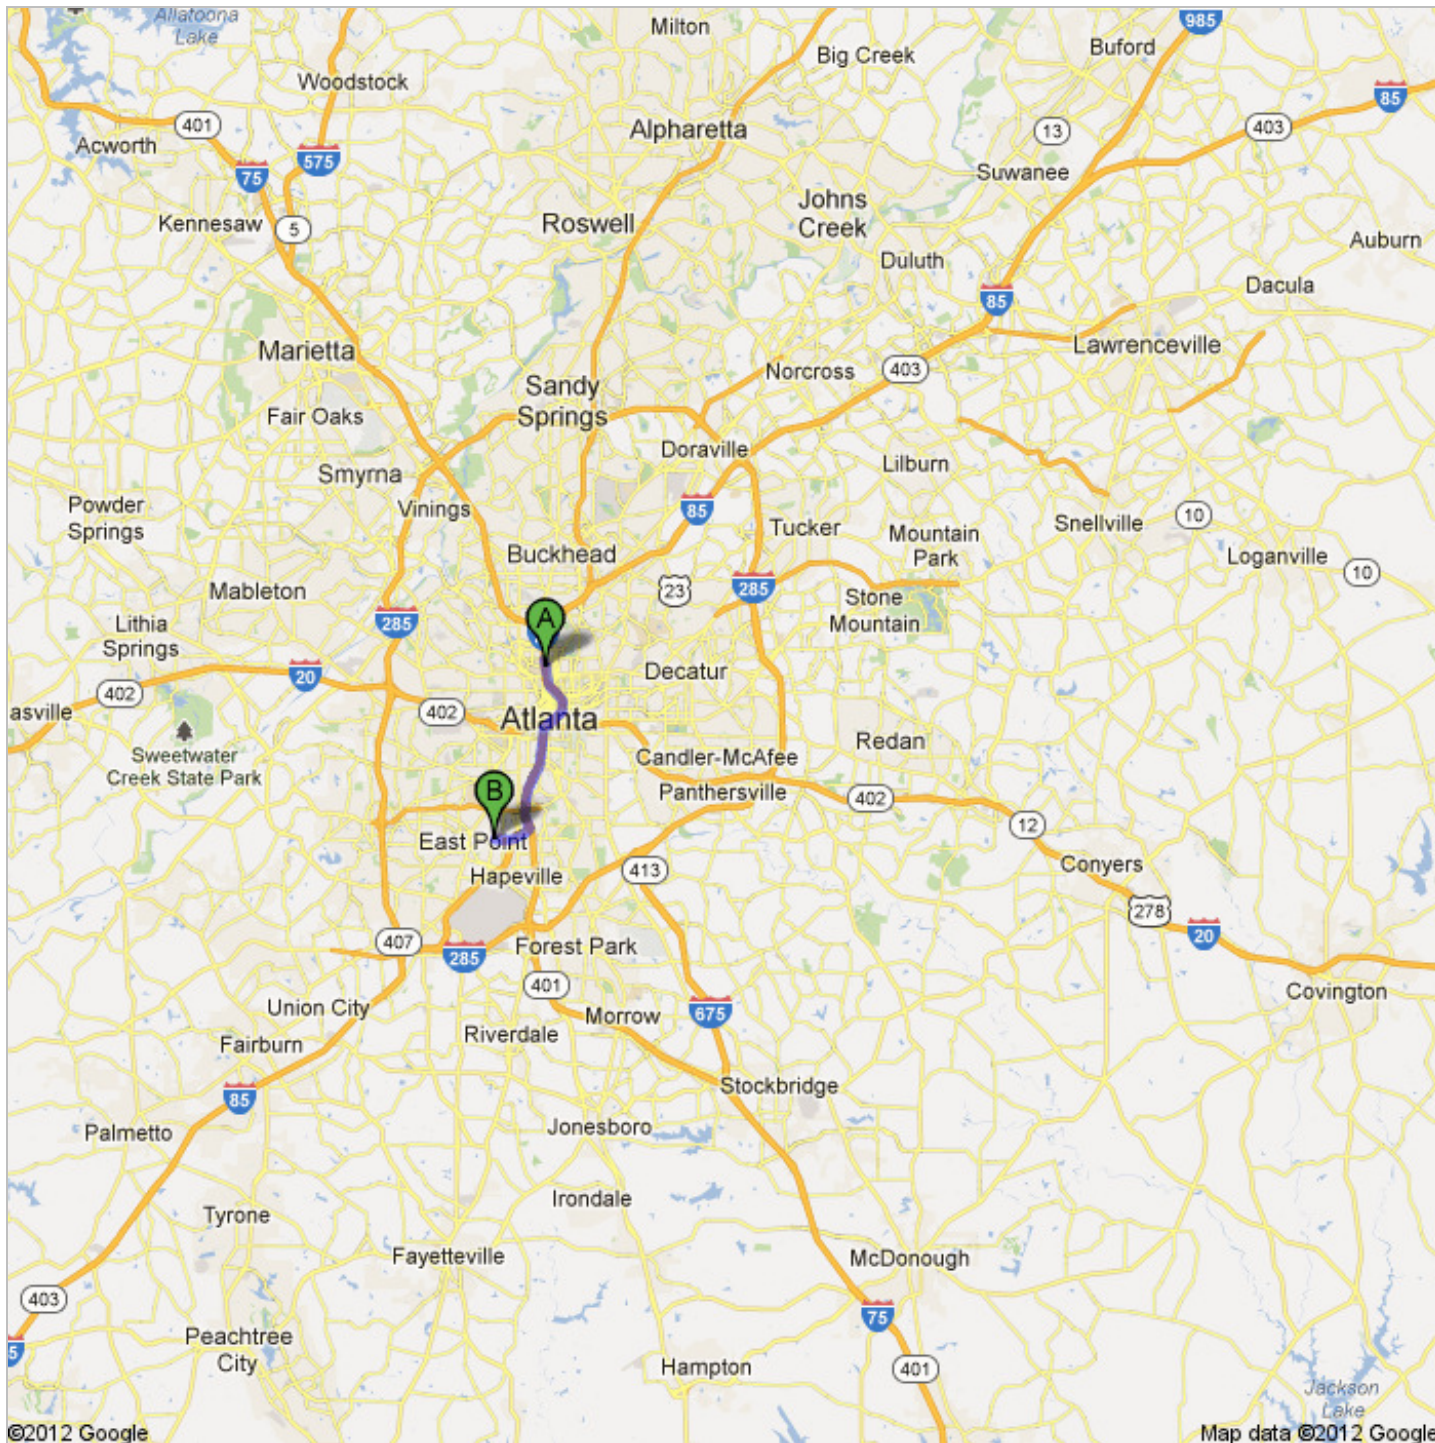

### Directions to 1087 Cleveland Ave, Atlanta, GA 30344

9.2 mi – about 14 mins

Interstate 75, Atlanta, GA

1. Head north on I-75 N/I-85 N toward Exit 250 go 364 ft
2. Take exit 250 toward Tenth St/Fourteenth St/Georgia Tech
3. Merge onto Williams St NW
4. Turn left onto 10th St NW
5. Turn left to merge onto I-75 S/I-85 S
6. Take exit 242 to merge onto I-85 S toward Atl Airport/Montgomery
7. Take Exit 76 for Cleveland Avenue E
8. Turn R. Onto Cleveland Avenue Destination on Right 1087 Cleveland Ave, Atlanta, GA 30344

**A** Interstate 75, Atlanta, GA

- 75 1. Head **north** on **I-75 N/I-85 N** toward **Exit 250** go 364 ft  
total 364 ft
- ↗ 2. Take exit **250** toward **Tenth St/Fourteenth St/Georgia Tech** go 0.1 mi  
total 0.2 mi
- 3. Merge onto **Williams St NW** go 0.1 mi  
total 0.3 mi
- ↙ 4. Turn left onto **10th St NW** go 308 ft  
total 0.4 mi
- 75 5. Turn left to merge onto **I-75 S/I-85 S**  
About 9 mins go 6.9 mi  
total 7.2 mi
- 85 6. Take exit **242** to merge onto **I-85 S** toward **Atl Airport/Montgomery** go 1.1 mi  
total 8.3 mi
- ↗ 7. Take exit **76** for **Cleveland Ave** toward **E Point** go 0.1 mi  
total 8.5 mi
- ↘ 8. Turn right onto **Cleveland Ave SW**  
*Destination will be on the right*  
About 2 mins go 0.7 mi  
total 9.2 mi

**B** 1087 Cleveland Ave, Atlanta, GA 30344

These directions are for planning purposes only. You may find that construction projects, traffic, weather, or other events may cause conditions to differ from the map results, and you should plan your route accordingly. You must obey all signs or notices regarding your route.