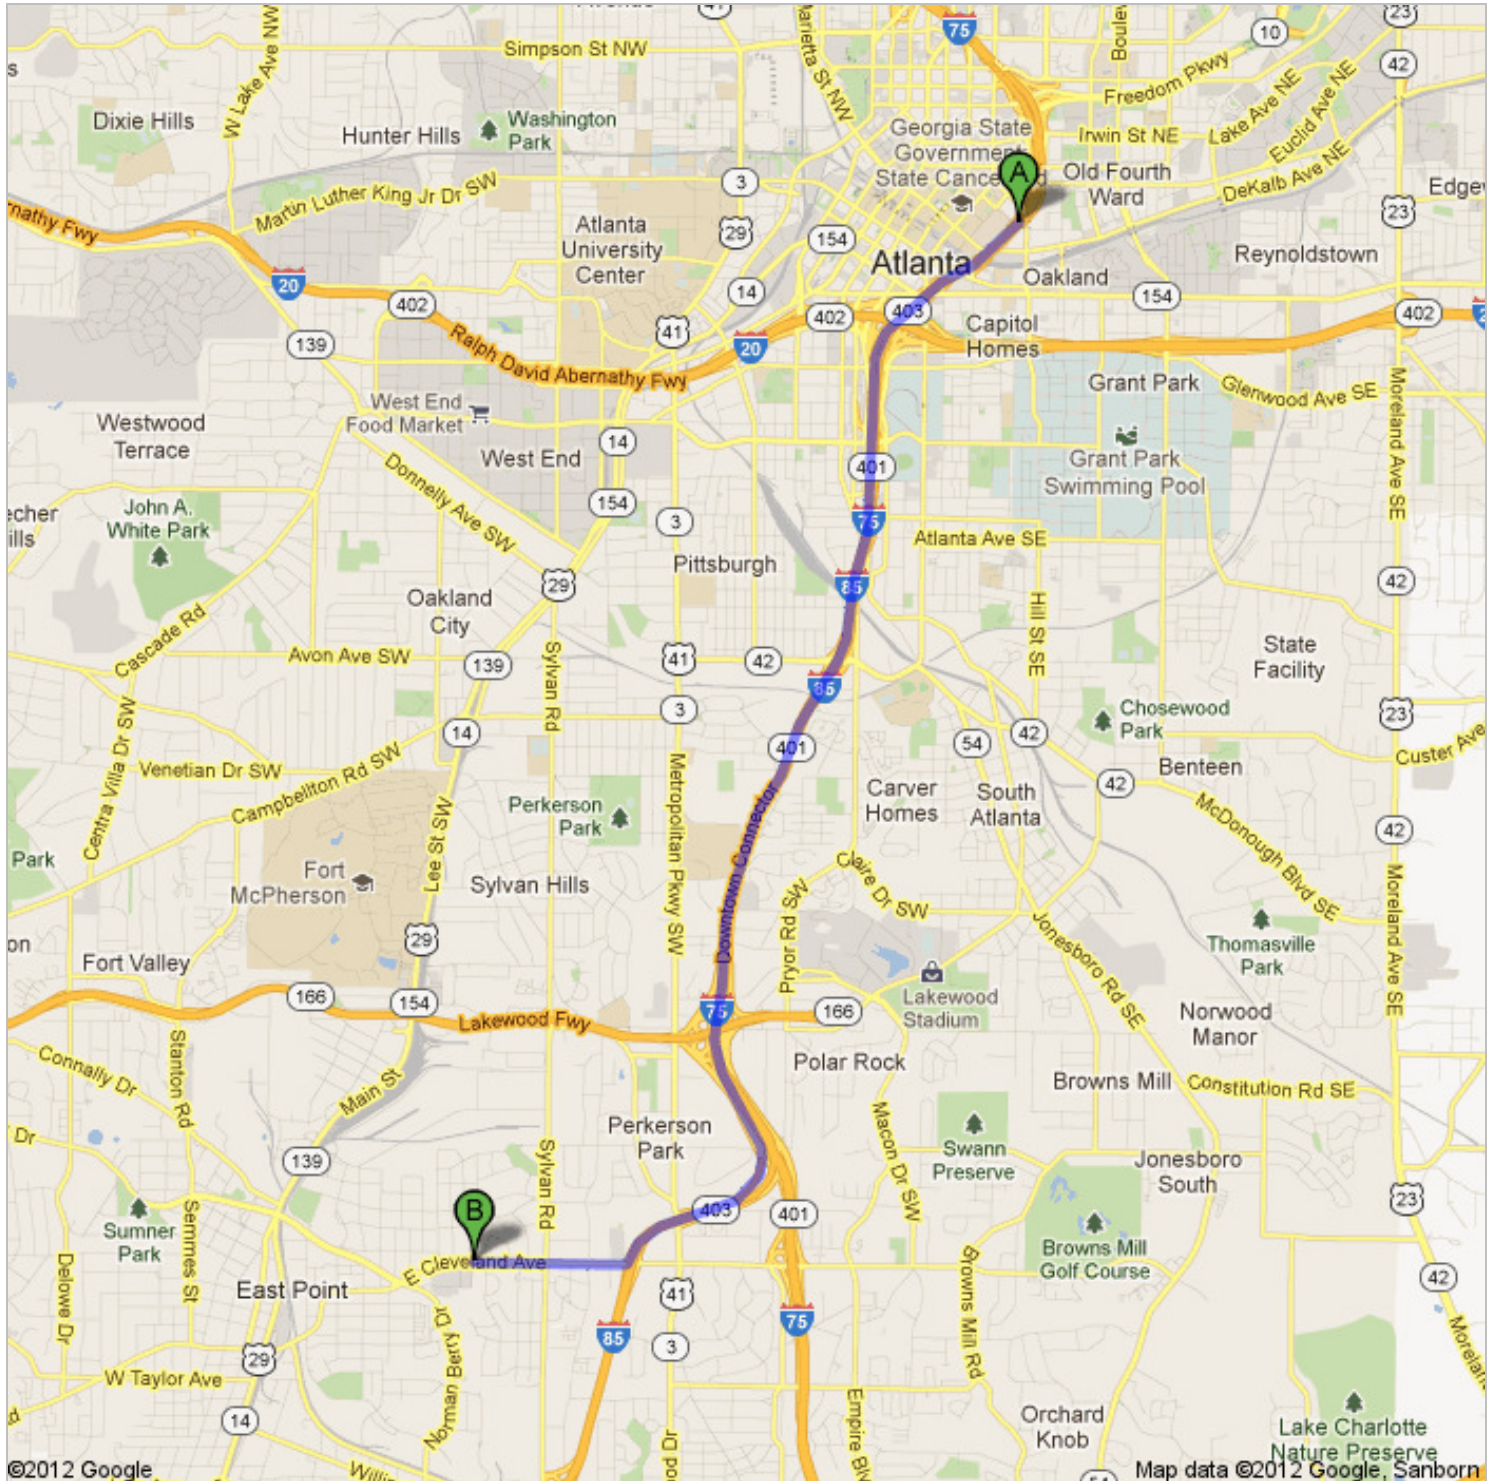

Directions to 1087 Cleveland Ave, Atlanta, GA 30344

6.5 mi – about 9 mins

1. Head southwest on I-75 S/I-85 S toward Exit 248A
2. Take exit 242 to merge onto I-85 S toward Atl Airport/Montgomery
3. Take exit 76 for Cleveland Ave toward E Point
4. Turn right onto Cleveland Ave SW Destination on Right
1087 Cleveland Ave, Atlanta, GA 30344

A Interstate 85, Atlanta, GA

 1. Head **southwest** on **I-75 S/I-85 S** toward **Exit 248A** go 4.5 mi
About 5 mins total 4.5 mi

 2. Take exit **242** to merge onto **I-85 S** toward **Atl Airport/Montgomery** go 1.1 mi
About 1 min total 5.6 mi

 3. Take exit **76** for **Cleveland Ave** toward **E Point** go 0.1 mi
total 5.7 mi

 4. Turn right onto **Cleveland Ave SW** go 0.7 mi
Destination will be on the right total 6.5 mi
About 2 mins

B 1087 Cleveland Ave, Atlanta, GA 30344

These directions are for planning purposes only. You may find that construction projects, traffic, weather, or other events may cause conditions to differ from the map results, and you should plan your route accordingly. You must obey all signs or notices regarding your route.