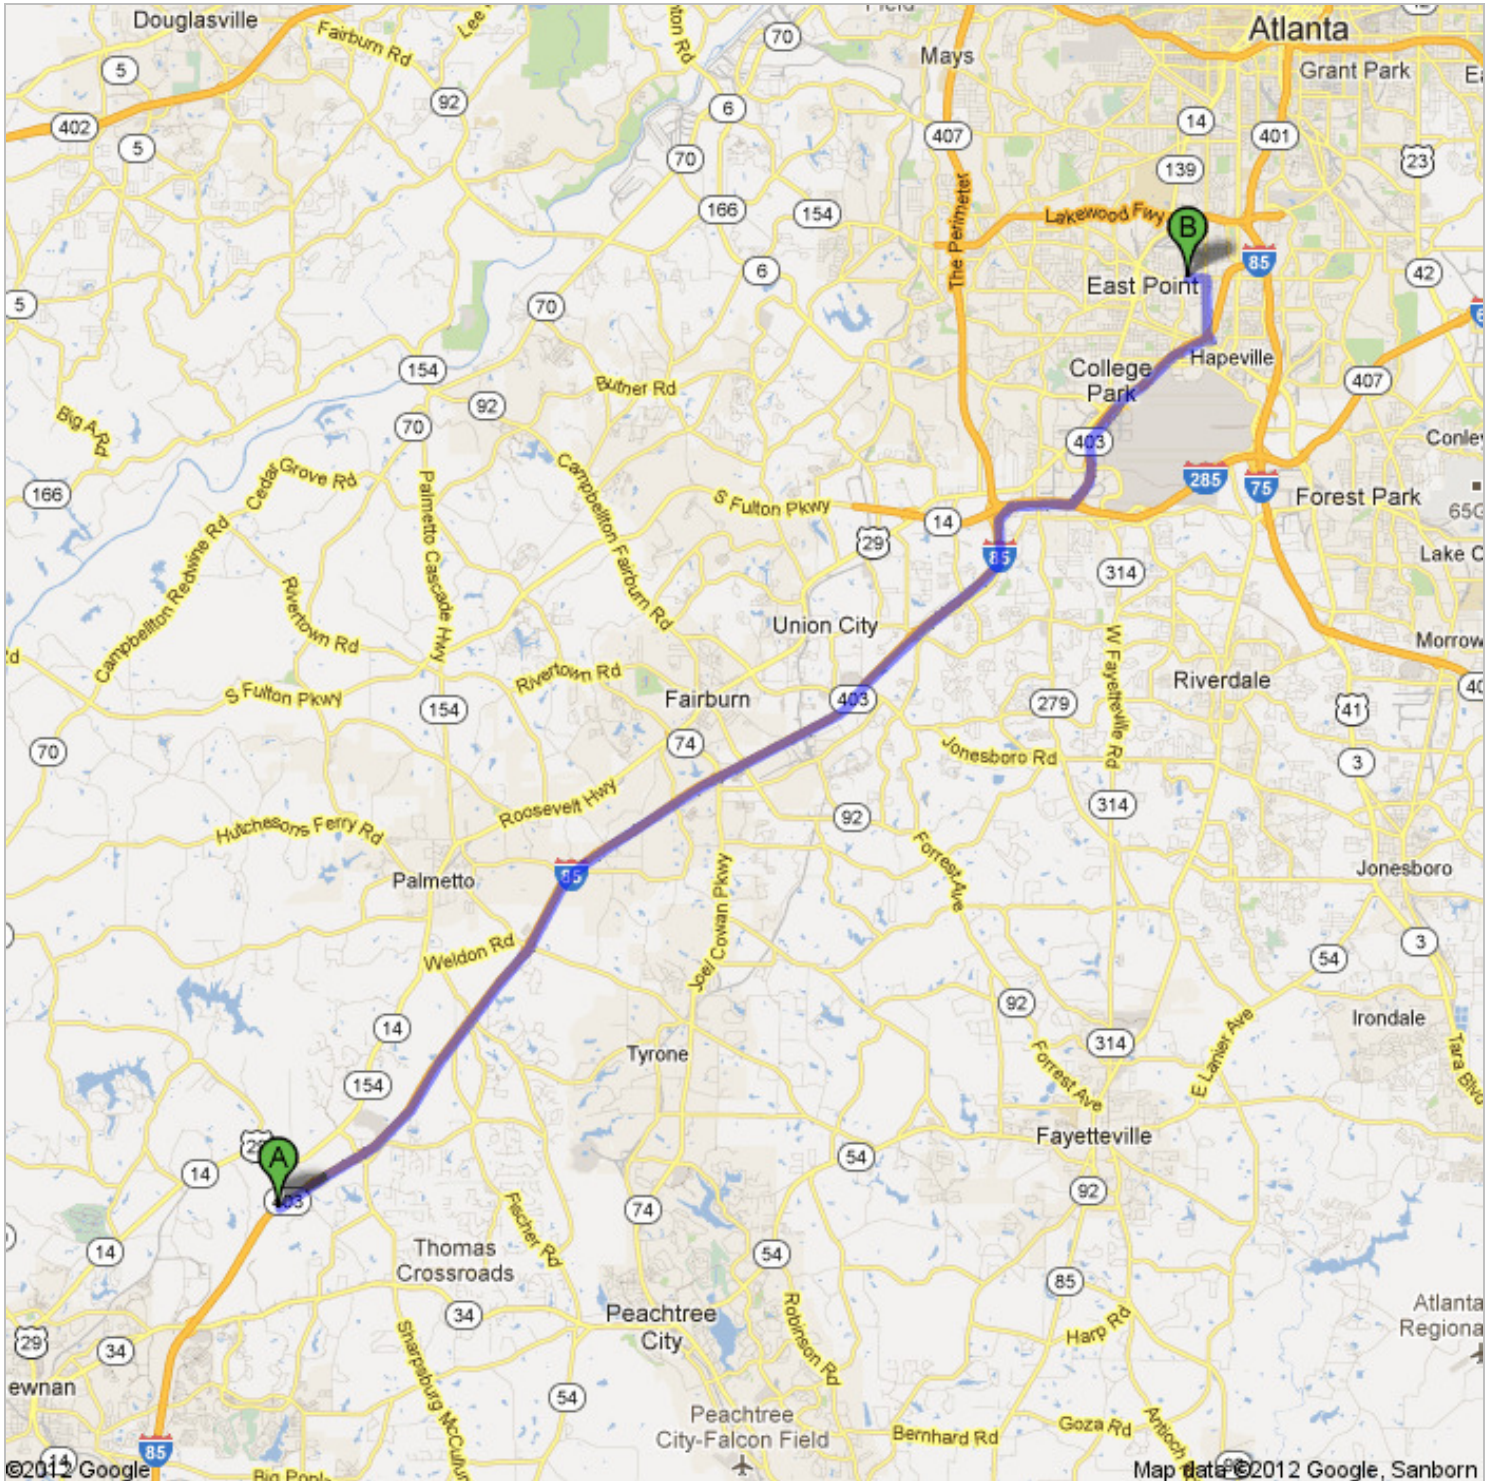

Directions to 1087 Cleveland Ave, Atlanta, GA 30344

26.8 mi – about 27 mins

Interstate 85, Newnan, GA

1. Head northeast on I-85 N toward Exit 51
2. Take exit 75 for Sylvan Rd/Central Ave toward Hapeville
3. Sharp right onto Sylvan Rd
4. Turn left onto E Cleveland Ave Destination will be on the right
1087 Cleveland Ave, Atlanta, GA 30344

 N Interstate 85, Newnan, GA 30265

-
- | | | |
|--|--|-----------------------------|
|  | 1. Head northeast on I-85 N toward Exit 51
About 23 mins | go 25.1 mi
total 25.1 mi |
|  | 2. Take exit 75 for Sylvan Rd/Central Ave toward Hapeville | go 0.2 mi
total 25.3 mi |
|  | 3. Sharp right onto Sylvan Rd
About 2 mins | go 1.2 mi
total 26.5 mi |
|  | 4. Turn left onto E Cleveland Ave
<i>Destination will be on the right</i>
About 1 min | go 0.3 mi
total 26.8 mi |

 1087 Cleveland Ave, Atlanta, GA 30344

These directions are for planning purposes only. You may find that construction projects, traffic, weather, or other events may cause conditions to differ from the map results, and you should plan your route accordingly. You must obey all signs or notices regarding your route.